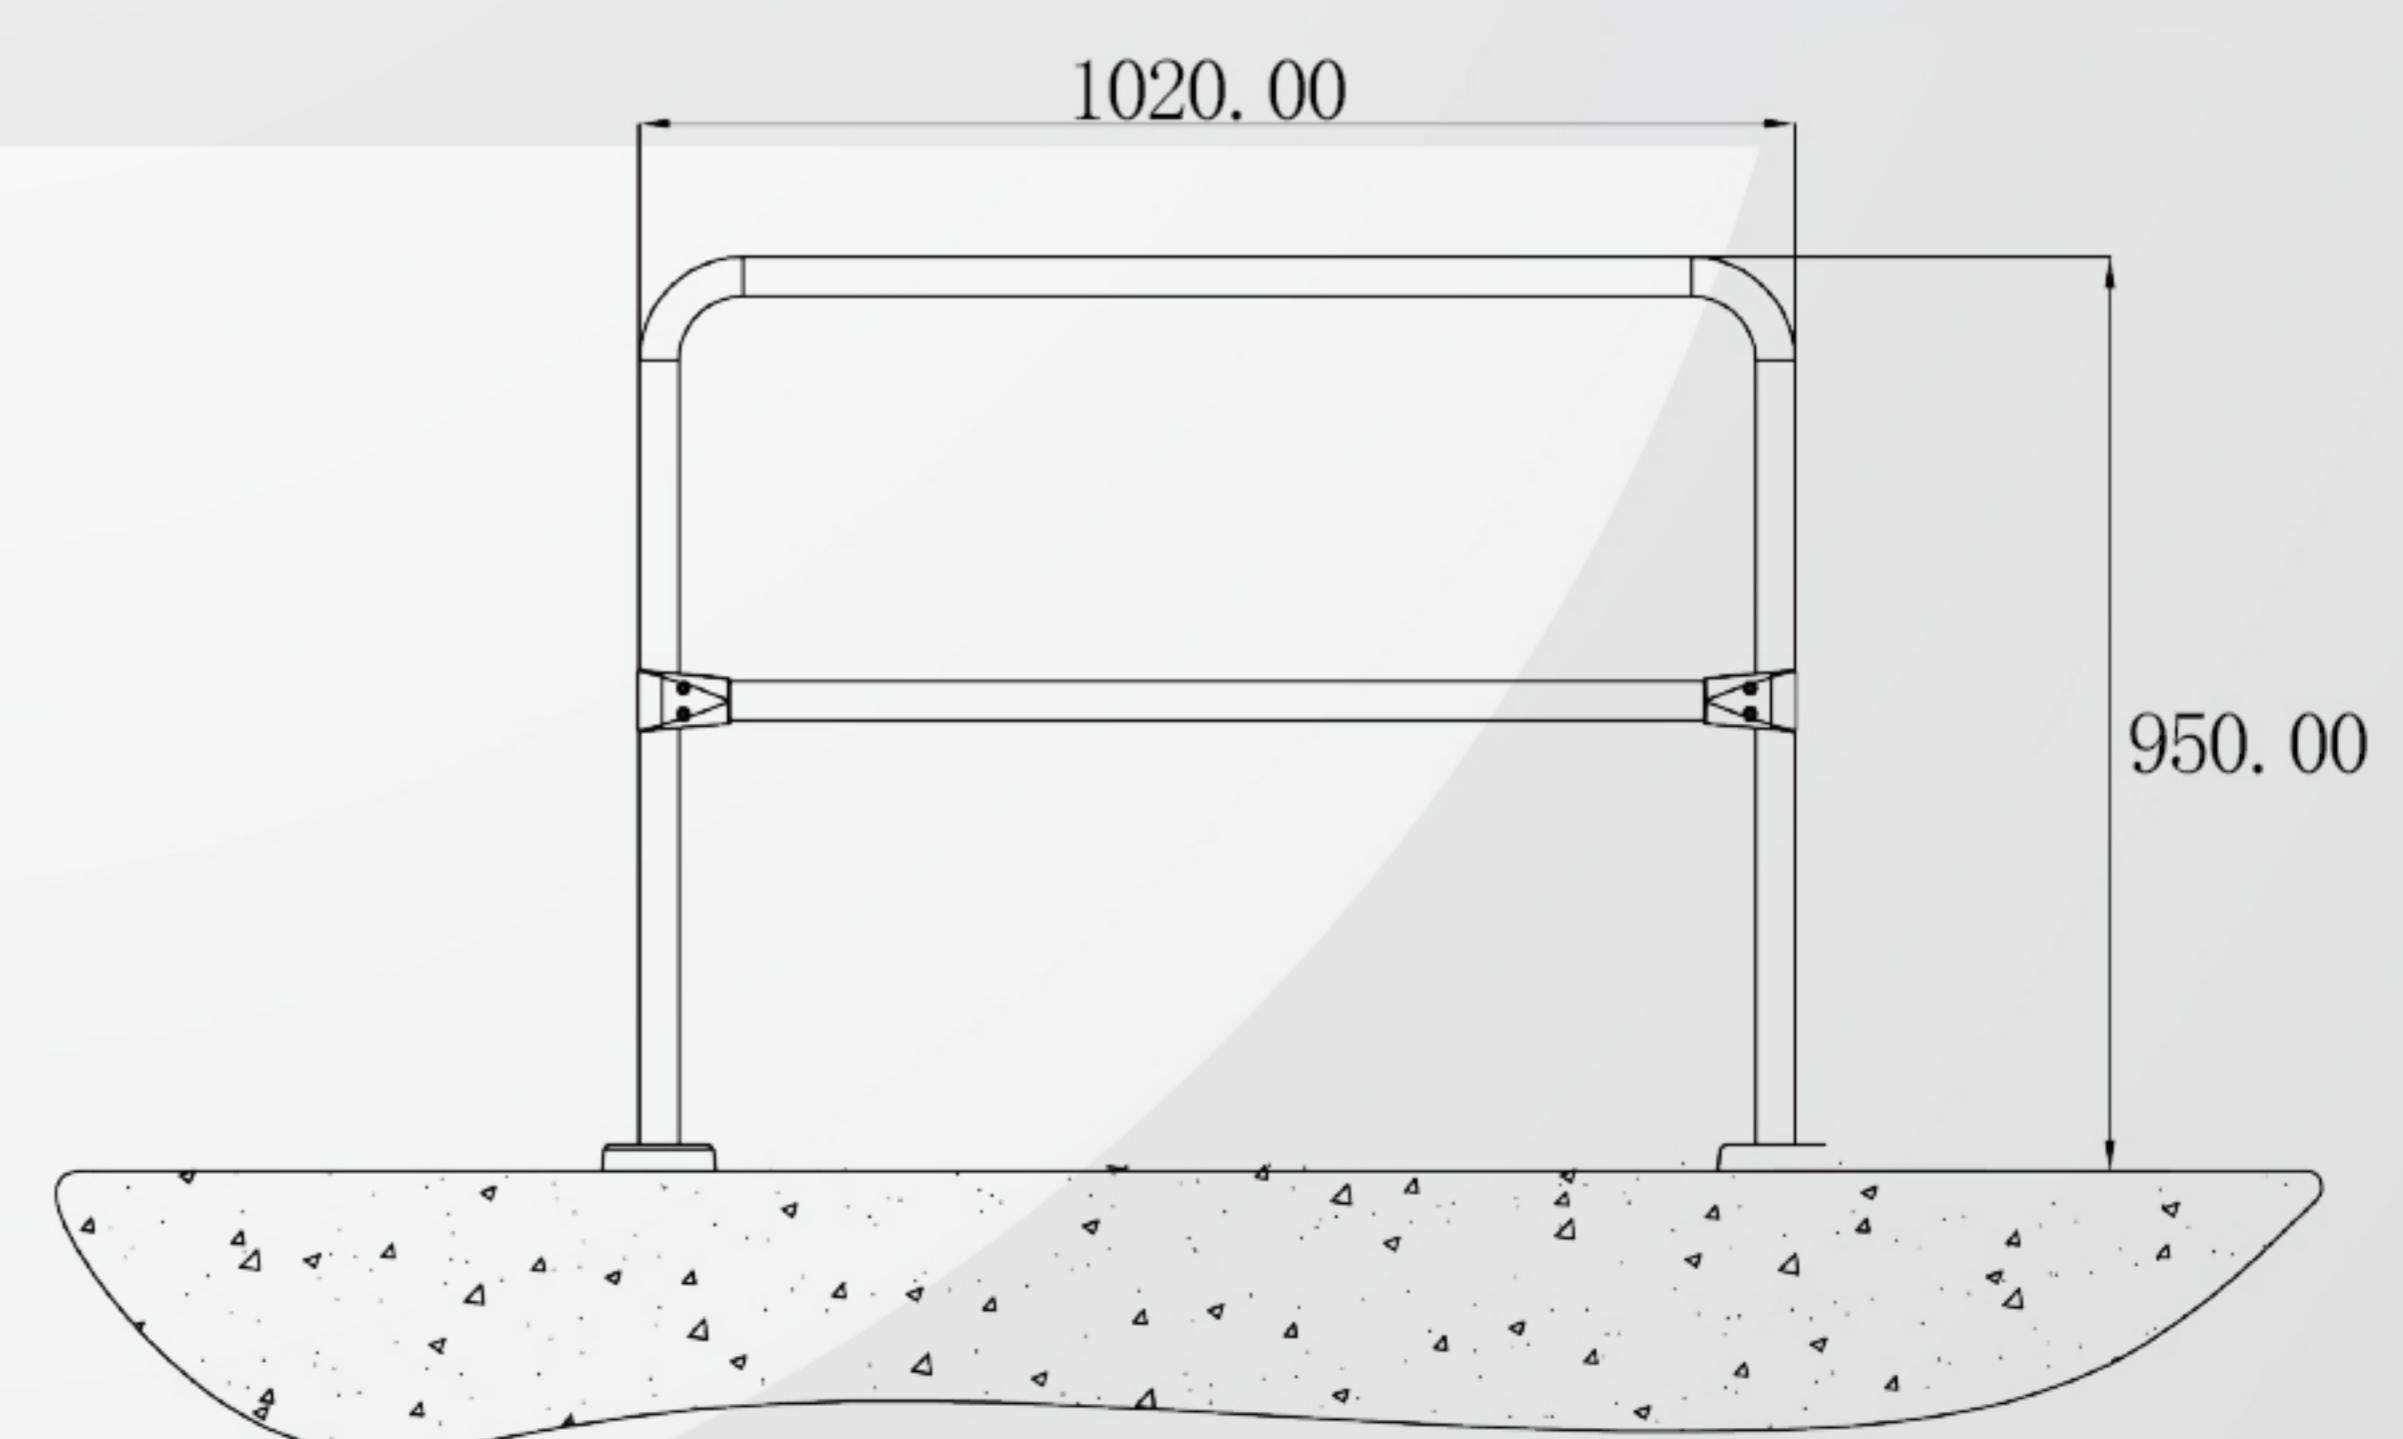

# Entrance Control Handrail Accessories

The handrail is affordable, low maintenance and easy-to-install. They can be used in all types of applications. The product is often used at store front entries in conjunction with turnstiles. Other typical uses include creating permanent queue lines and dividing or controlling access to "off-limits" areas.

R10  
stainless steel post and rail

R20  
stainless steel post and rail

R30

stainless steel post and rail with tempered glass

R40

stainless steel post and rail with tempered glass

R50

stainless steel post. The tempered glass will be prepared according to the dimension on the site by installer.