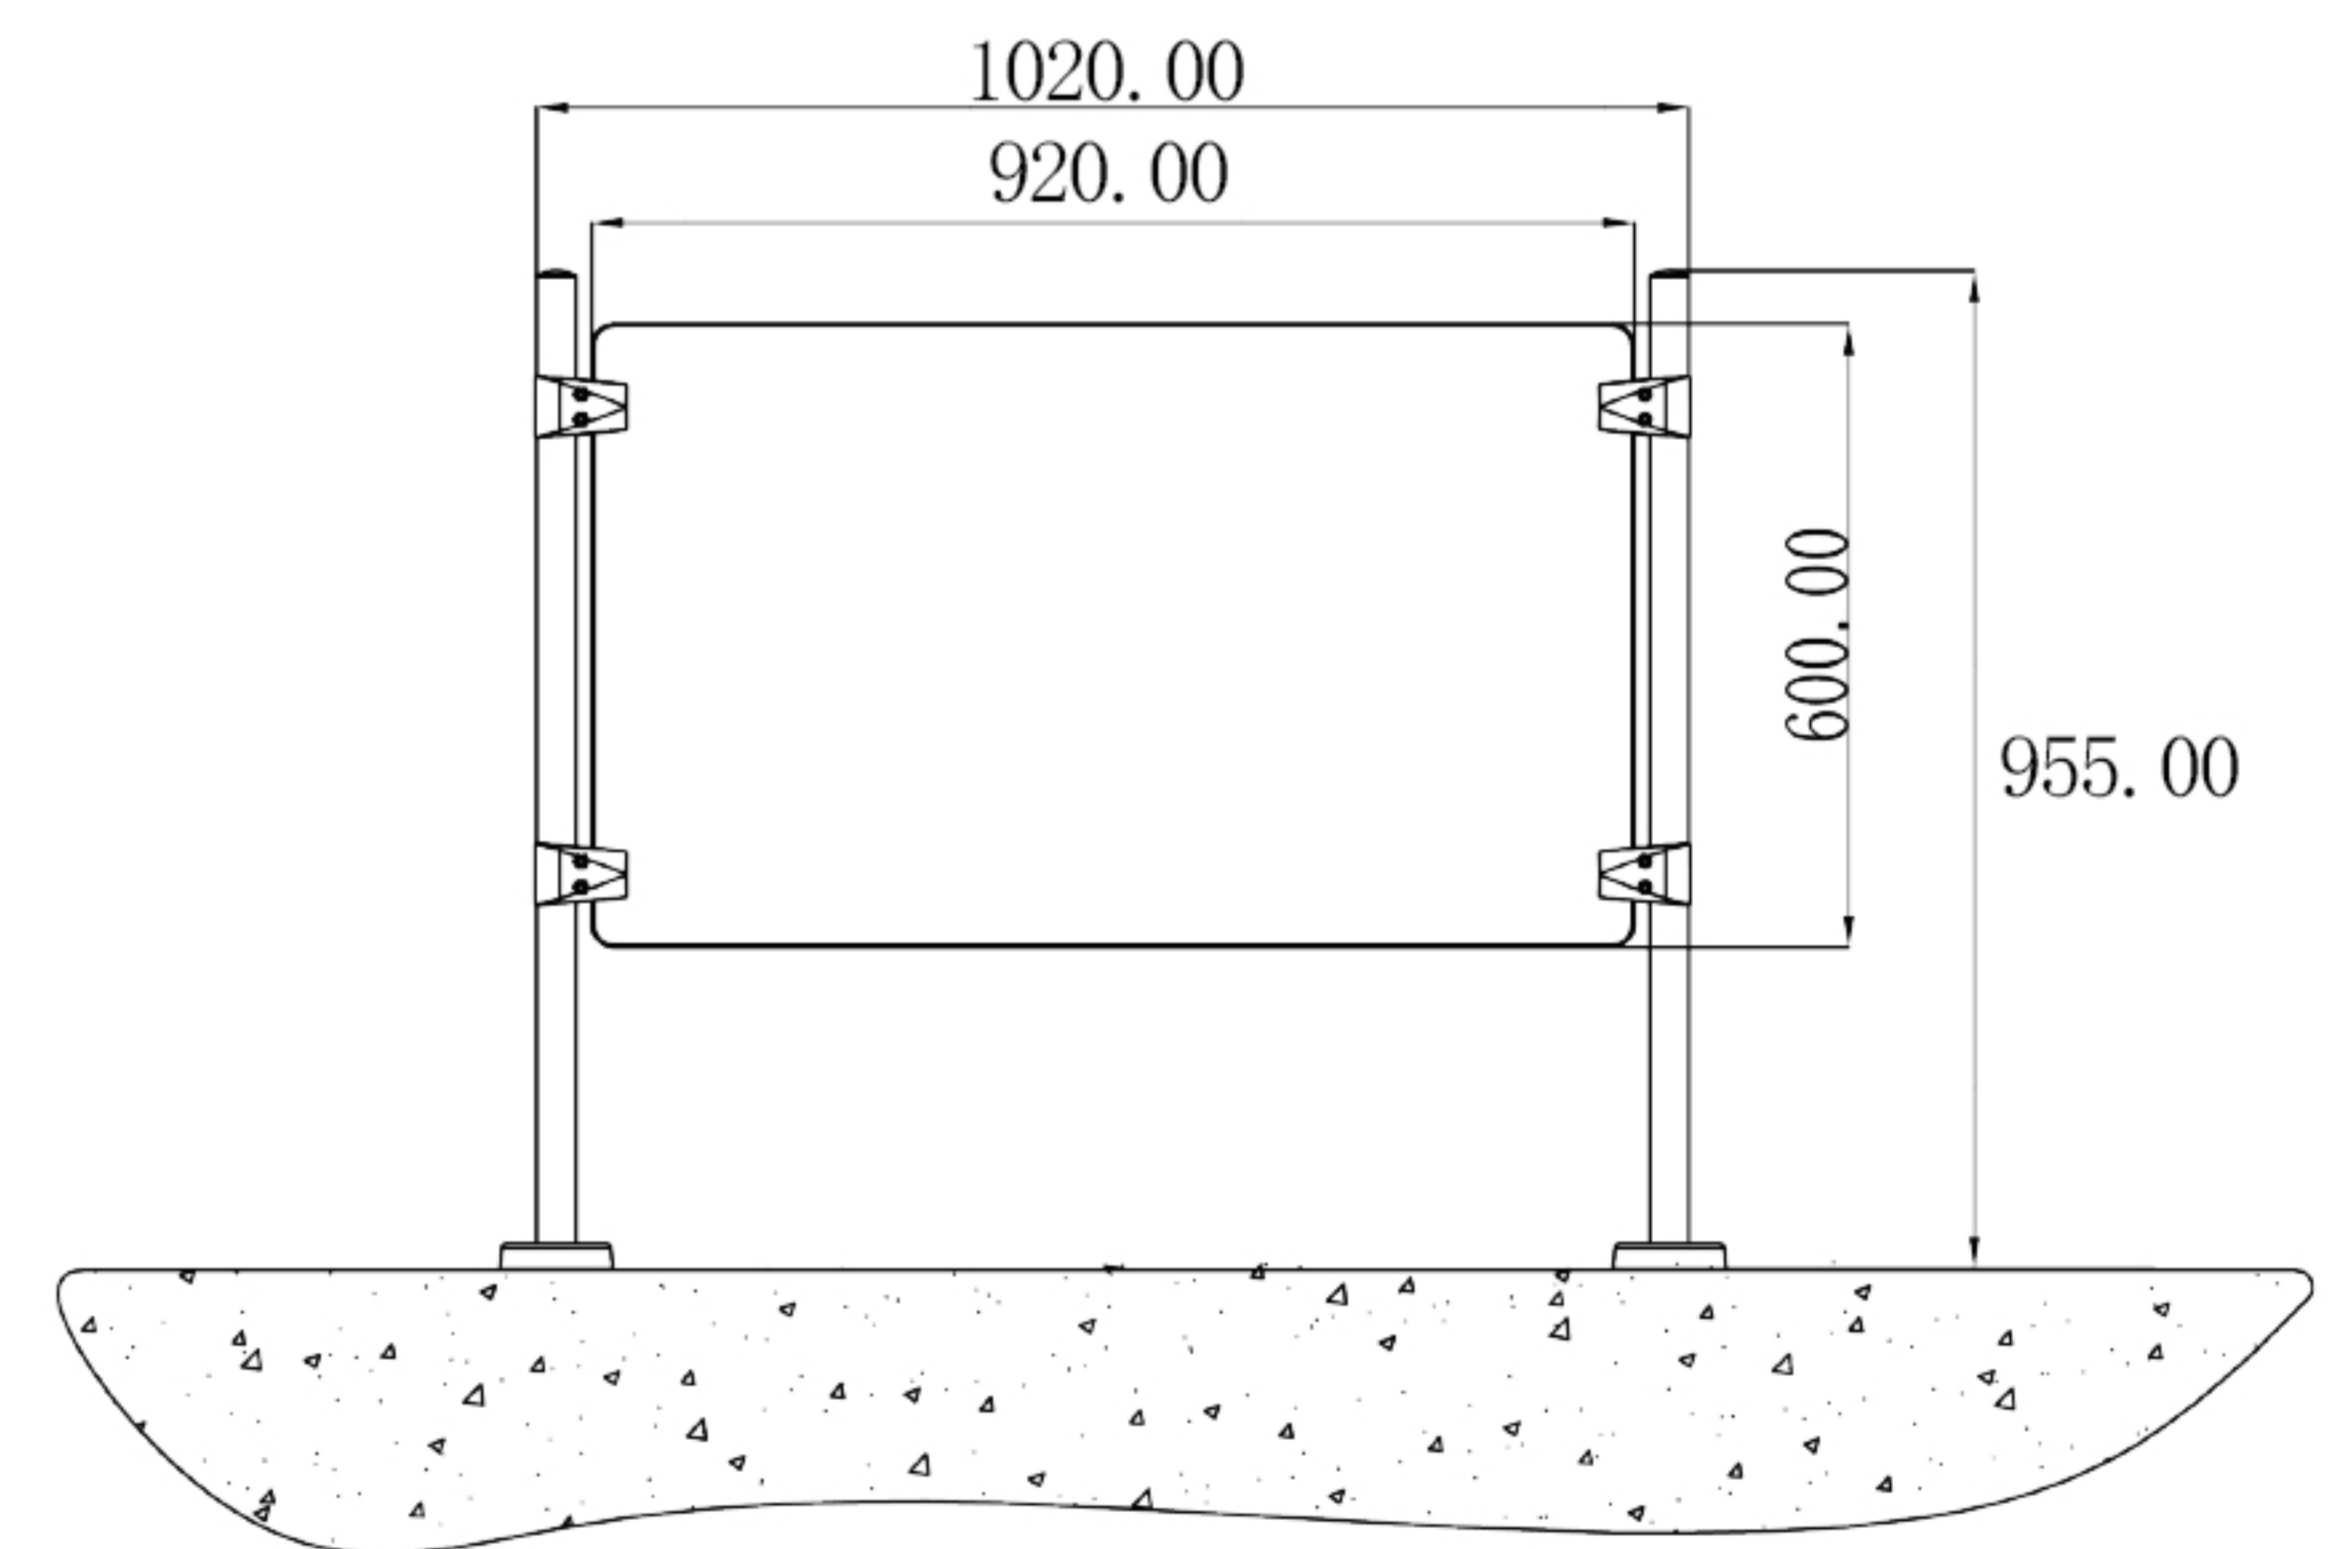

# Entrance Control Handrail Accessories

The handrail is affordable, low maintenance and easy-to-install. They can be used in all types of applications. The product is often used at store front entries in conjunction with turnstiles. Other typical uses include creating permanent queue lines and dividing or controlling access to "off-limits" areas.

R10  
stainless steel post and rail

R20  
stainless steel post and rail

R30

stainless steel post and rail with tempered glass

R40

stainless steel post and rail with tempered glass

R50

stainless steel post. The tempered glass will be prepared according to the dimension on the site by installer.