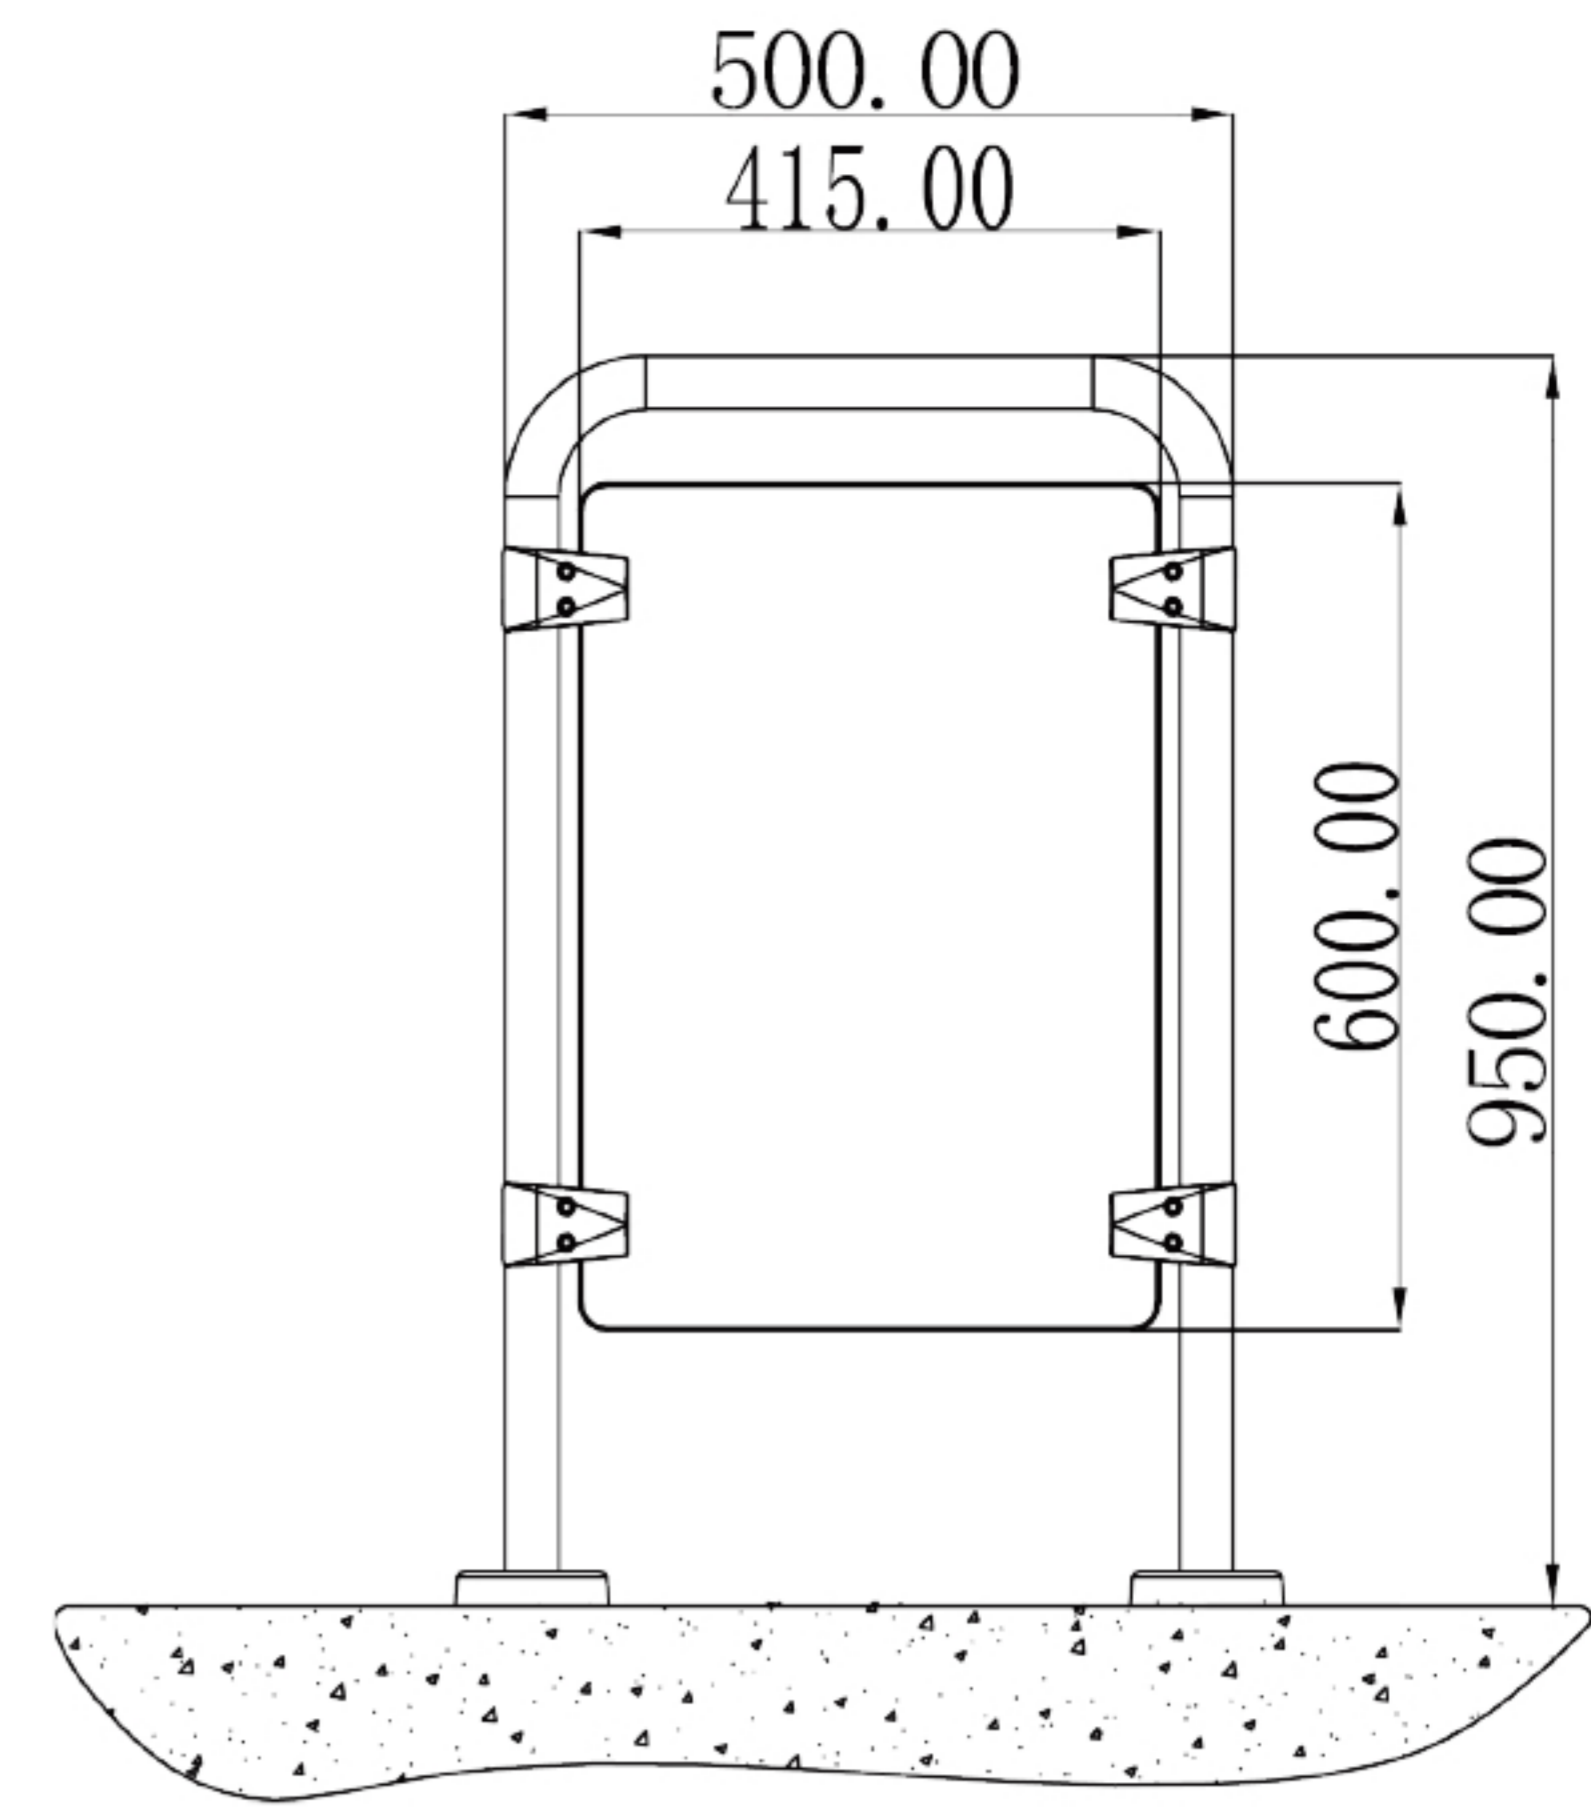

R10  
stainless steel post and rail

R20  
stainless steel post and rail

R30

stainless steel post and rail with tempered glass

R40

stainless steel post and rail with tempered glass

R50

stainless steel post. The tempered glass will be prepared according to the dimension on the site by installer.