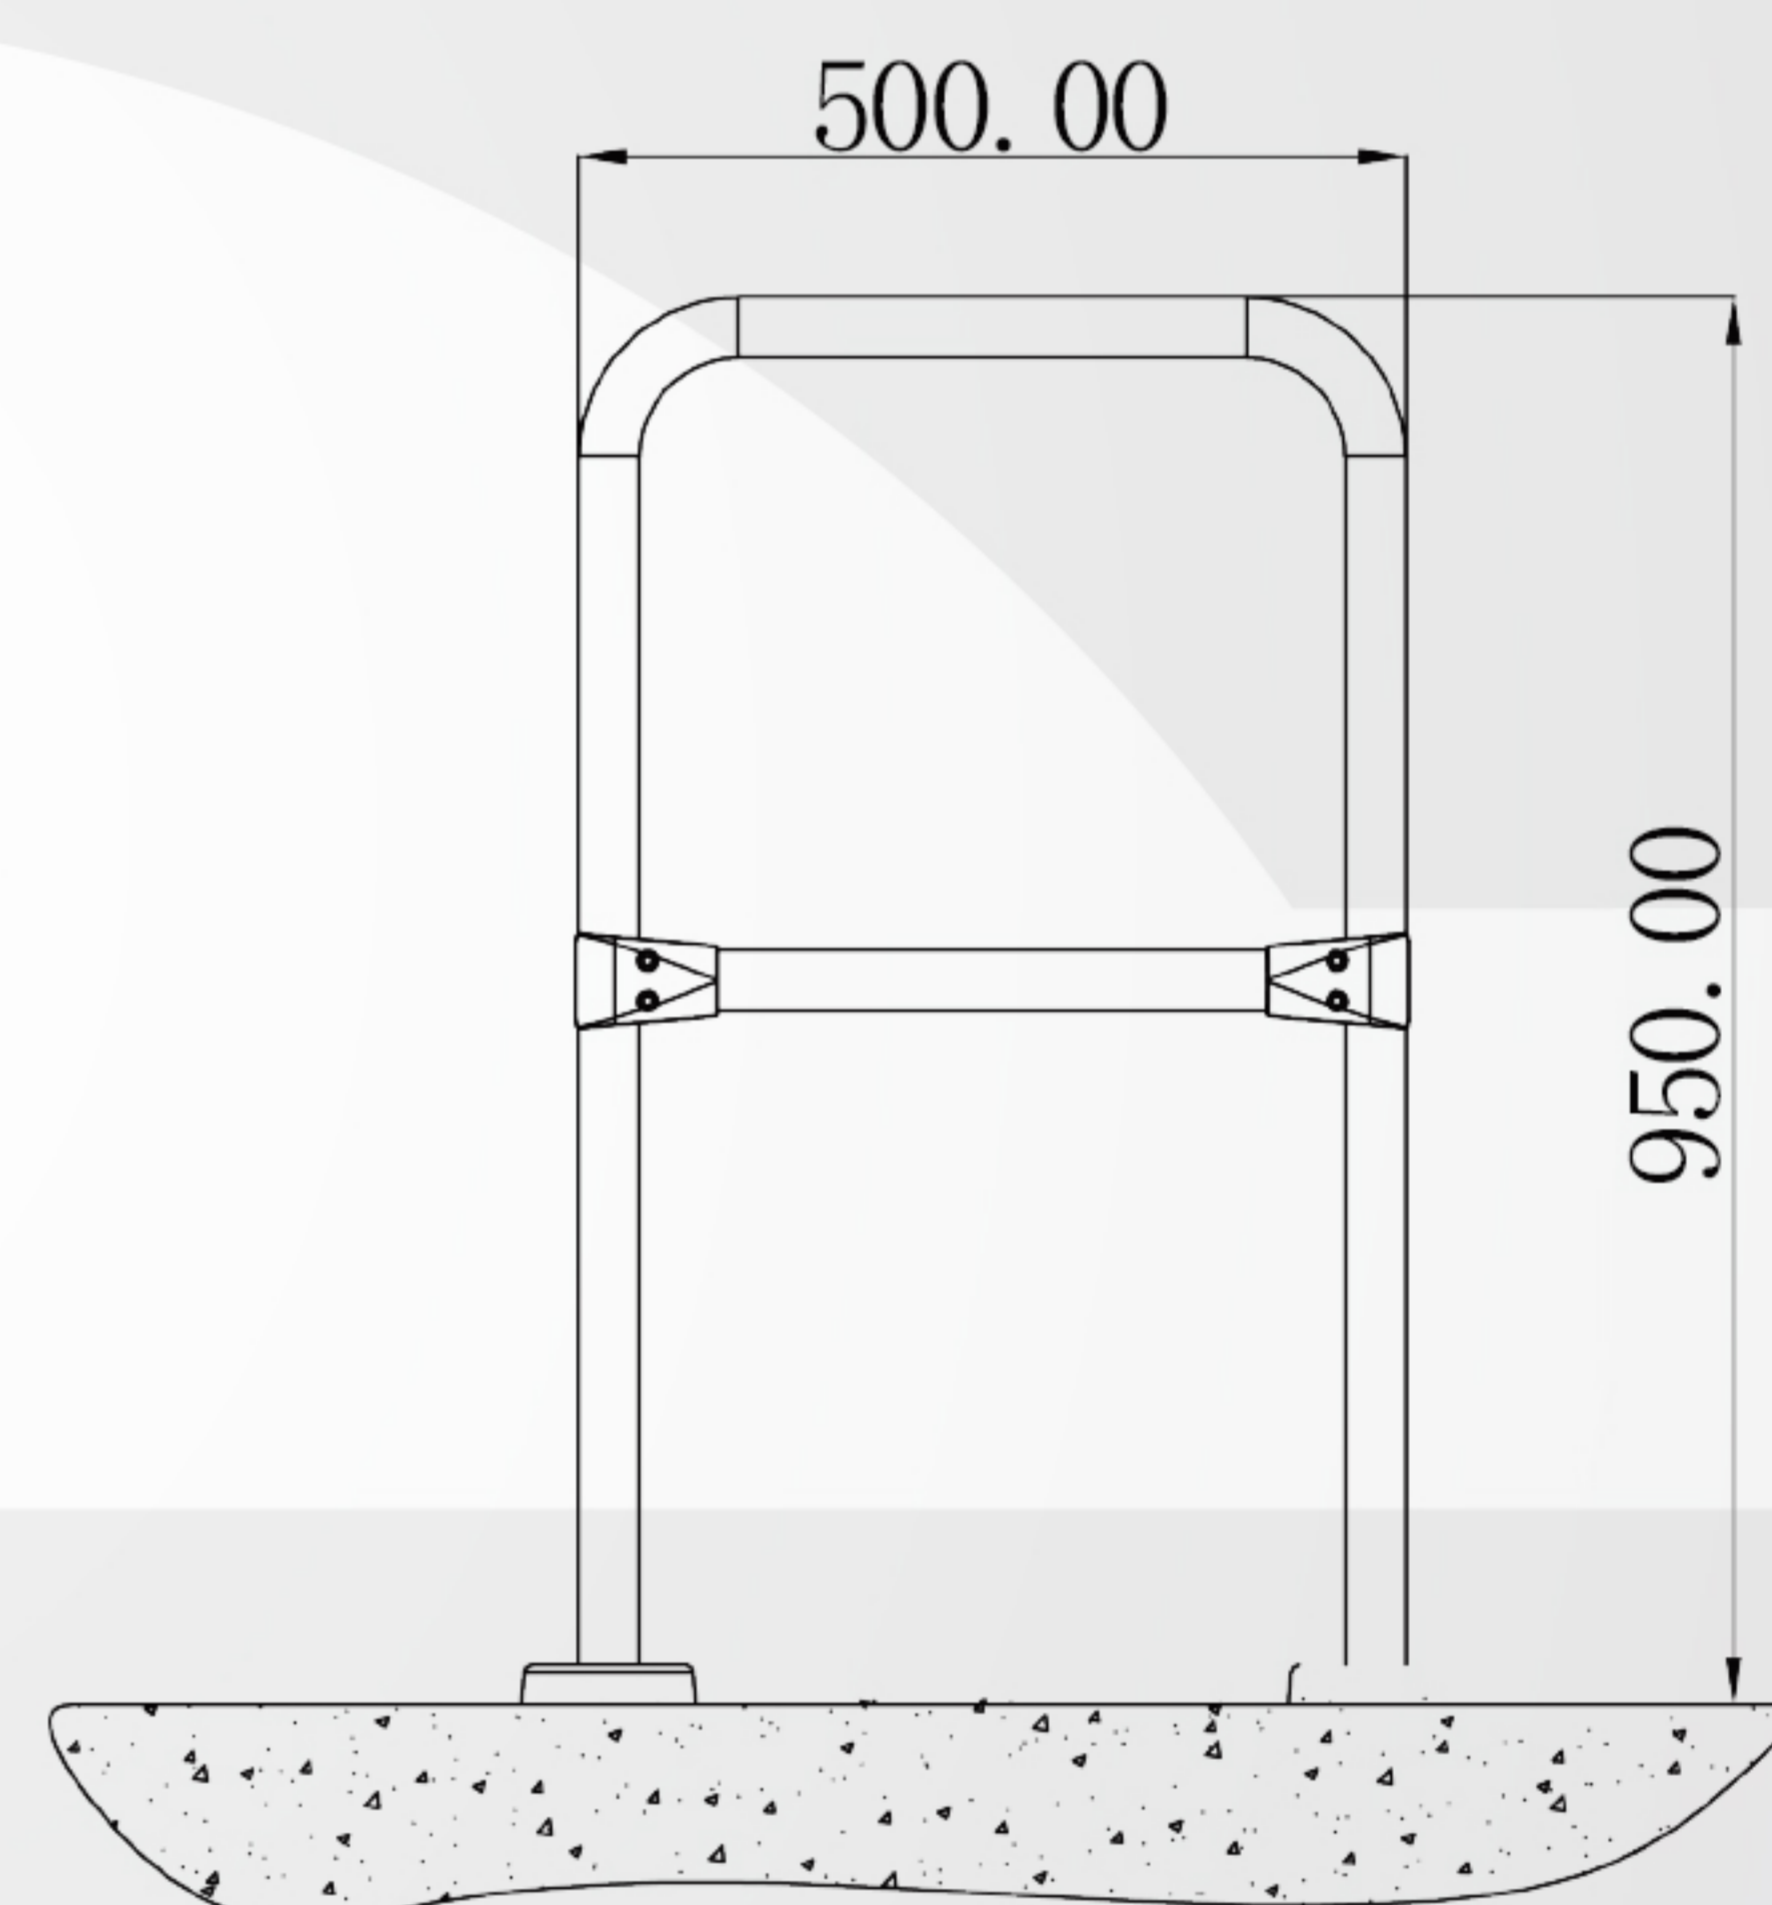

# Entrance Control Handrail Accessories

The handrail is affordable, low maintenance and easy-to-install. They can be used in all types of applications. The product is often used at store front entries in conjunction with turnstiles. Other typical uses include creating permanent queue lines and dividing or controlling access to "off-limits" areas.

R10  
stainless steel post and rail

R20  
stainless steel post and rail

R30

stainless steel post and rail with tempered glass

R40

stainless steel post and rail with tempered glass

R50

stainless steel post. The tempered glass will be prepared according to the dimension on the site by installer.