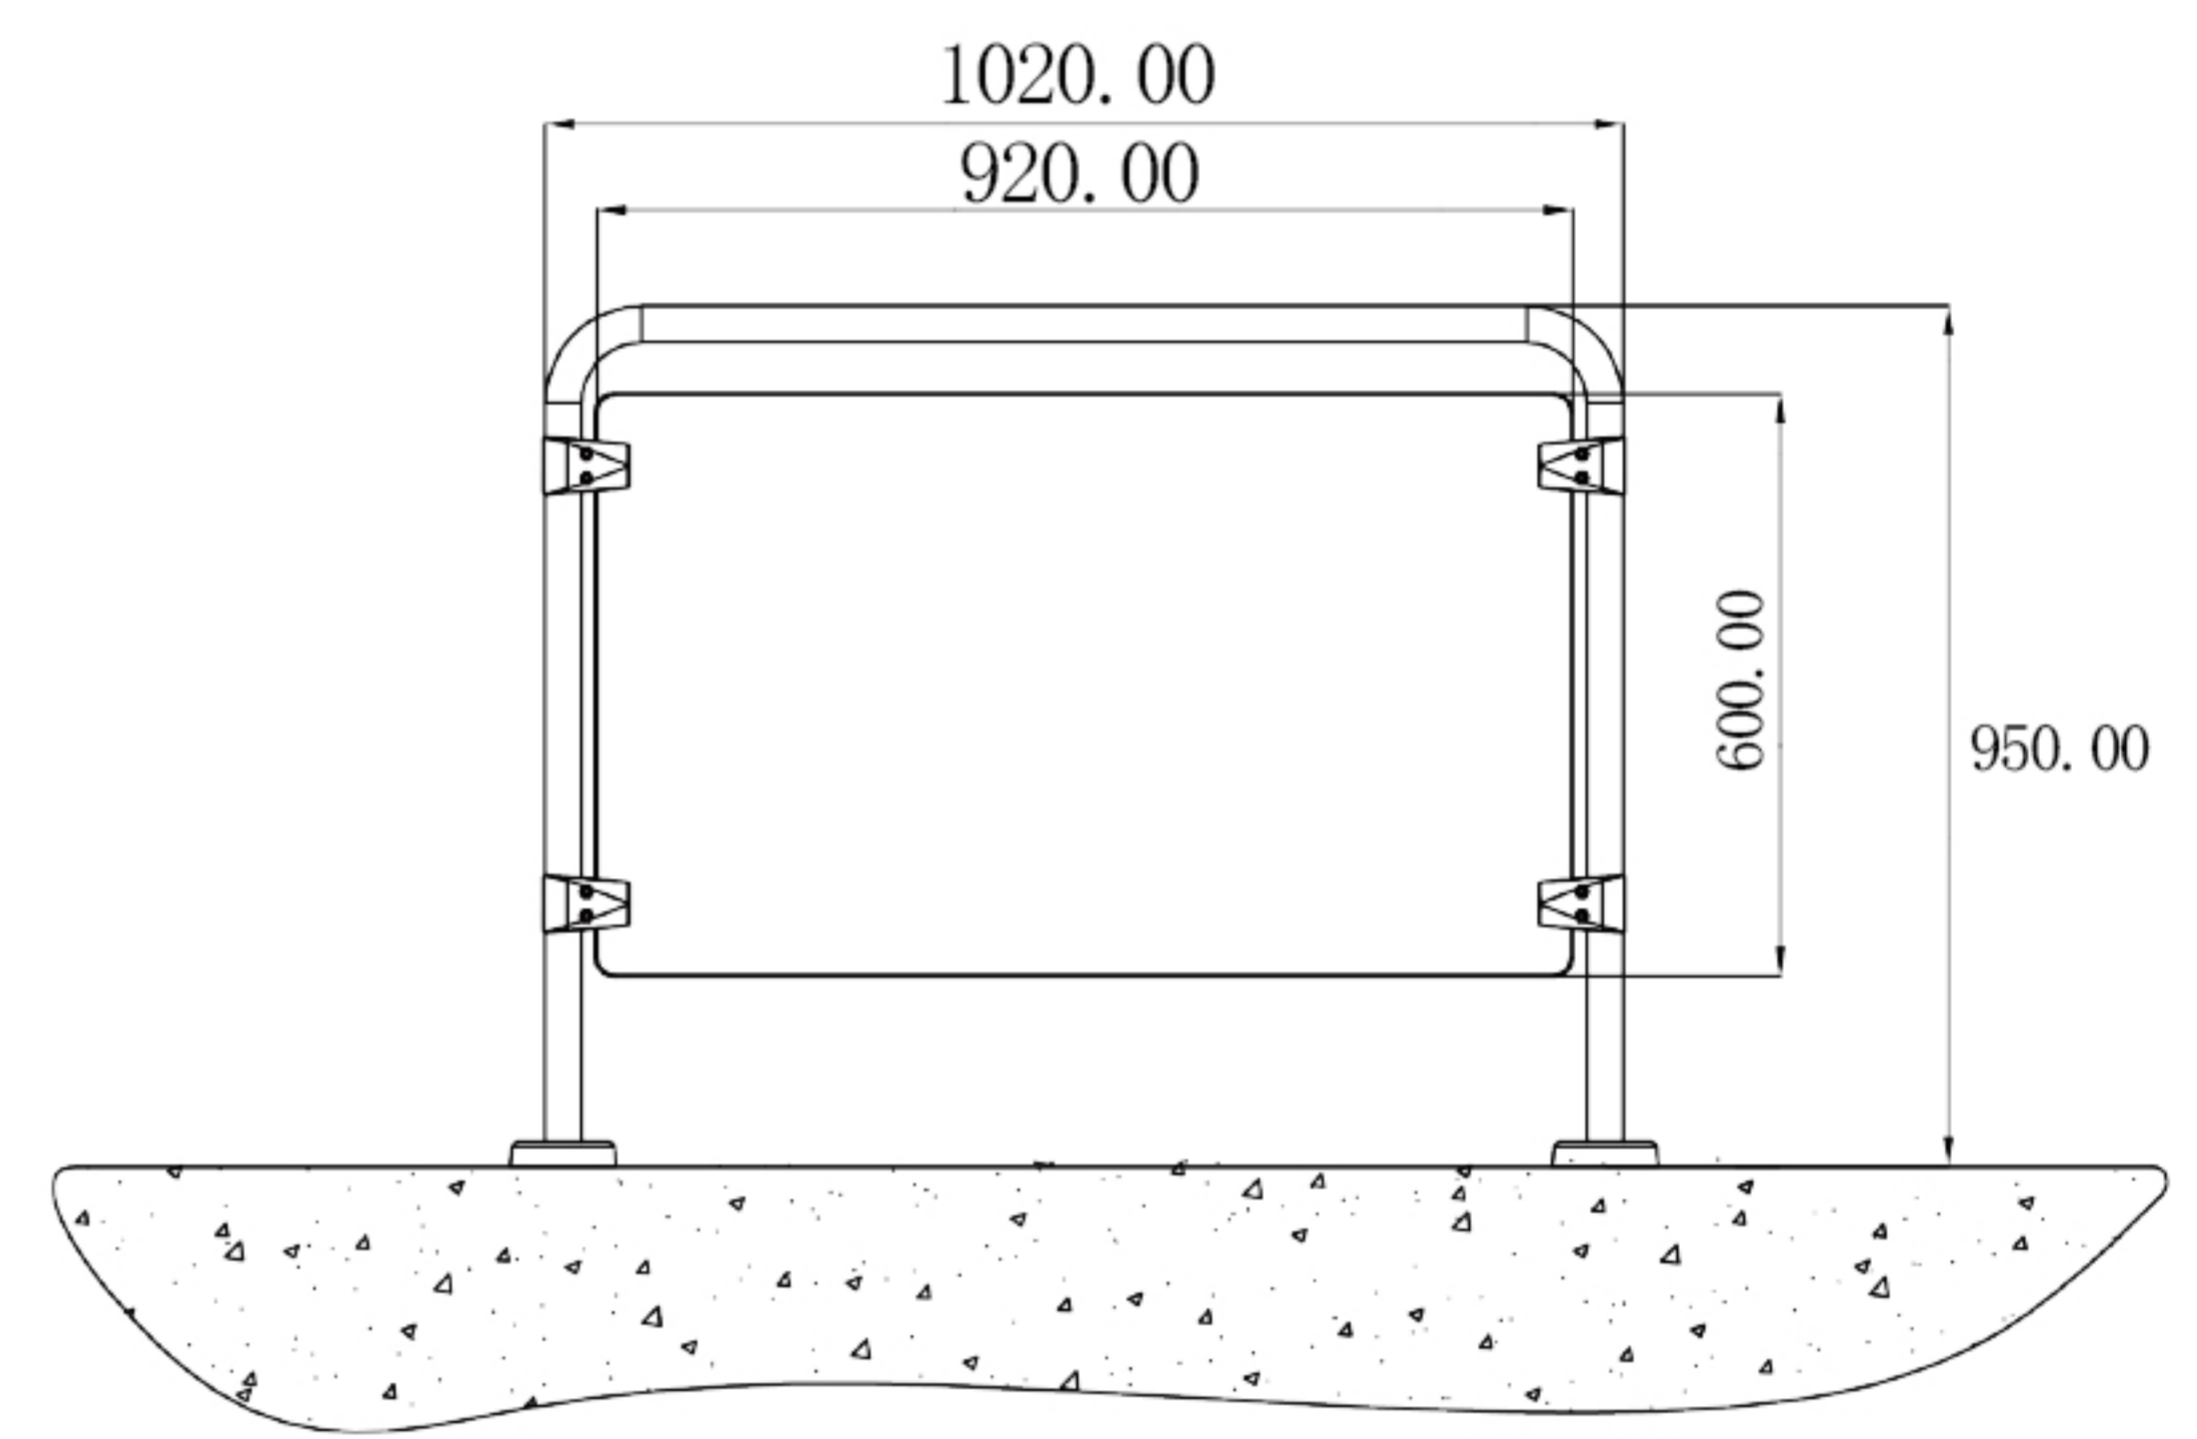

# Entrance Control Handrail Accessories

The handrail is affordable, low maintenance and easy-to-install. They can be used in all types of applications. The product is often used at store front entries in conjunction with turnstiles. Other typical uses include creating permanent queue lines and dividing or controlling access to "off-limits" areas.

R10  
stainless steel post and rail

R20  
stainless steel post and rail

R30

stainless steel post and rail with tempered glass

R40

stainless steel post and rail with tempered glass

R50

stainless steel post. The tempered glass will be prepared according to the dimension on the site by installer.