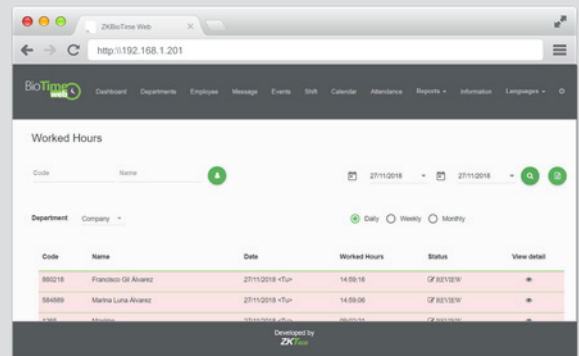

The uniqueness of the solution is that the ZPad Plus comes with an integrated **Webserver**, an online time management application capable of managing all terminal data in real time through a web browser, allowing you to visualize and manage your employees' schedules from anywhere without the need of any added software.

**Employee
Management**

**Real-Time
Monitoring**

**Data Export to
Excel**

**Multi-language
Supported**

**Without software
installation**

Webserver Features

Employee Management

BioTime Web features browser user management, allowing personal data entry as well as department allocation.

Real-Time monitoring

The system provides all log information in real-time so you can check the latest actions of each user.

Attendance Management

With an intuitive interface, the system displays all terminal activity graphically and chronologically, and features date and time filters. All information can be exported to Excel.