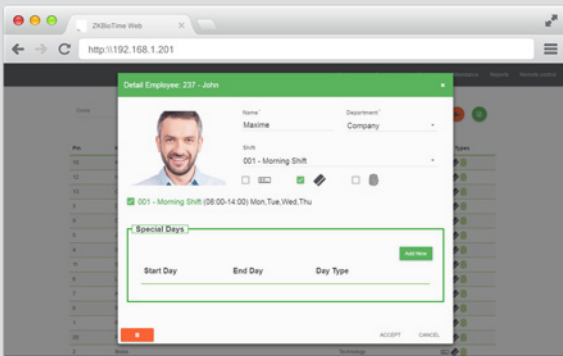

The uniqueness of the solution is that the ZPad Plus comes with an integrated **Webserver**, an online time management application capable of managing all terminal data in real time through a web browser, allowing you to visualize and manage your employees' schedules from anywhere without the need of any added software.

**Employee
Management**

**Real-Time
Monitoring**

**Data Export to
Excel**

**Multi-language
Supported**

**Without software
installation**

Webserver Features

Employee Management

BioTime Web features browser user management, allowing personal data entry as well as department allocation.

Real-Time monitoring

The system provides all log information in real-time so you can check the latest actions of each user.

Attendance Management

With an intuitive interface, the system displays all terminal activity graphically and chronologically, and features date and time filters. All information can be exported to Excel.