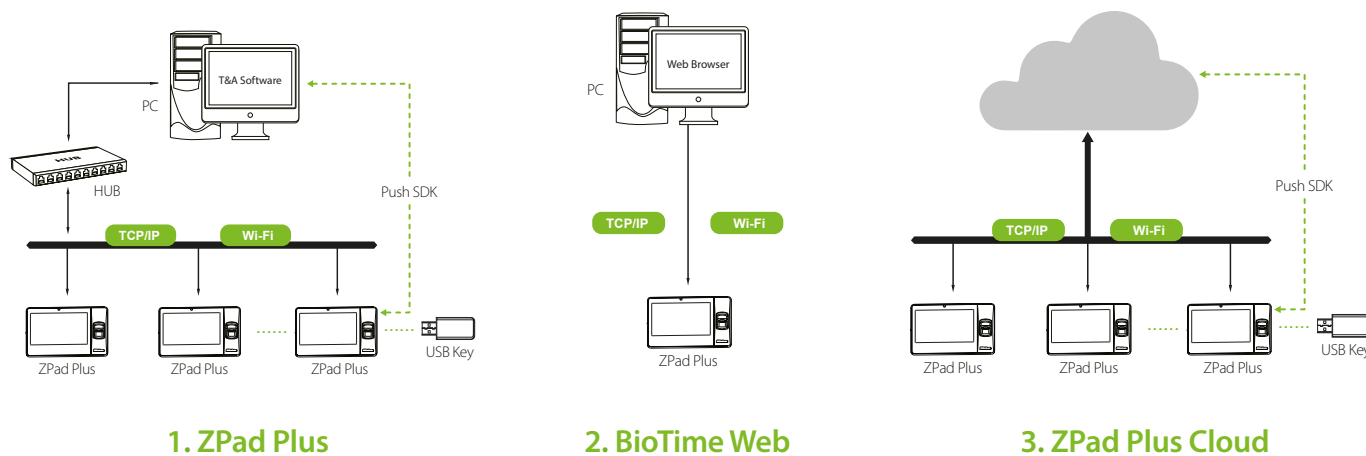

Specifications

Display	7-inch Capacitive Touch Screen
Fingerprint Capacity	3000 (optional:10000)
Card Capacity	10,000
Transactions	1,000,000
OS	Android 7.1
Sensor	RFID sensor
Hardware	Memory 1GB RAM/ 8GB ROM/ 16GB ROM MSM8917 Quad-core A53(64bit) 1.4GHz CPU
Communication	Ethernet, Wi-Fi, USB-host, 4G
Gravity Sensor	Yes (±2g)
Battery	Yes (4 hours standby)
Camera	2MP front camera
Speaker	0.8W Power
Microphone	Single-end
RFID Modules	EM/S50/S70/S127 (optional)
Dimensions	240 x 130 x 45 mm
Power	12V DC
POE	Yes

Configuration

Time & Attendance